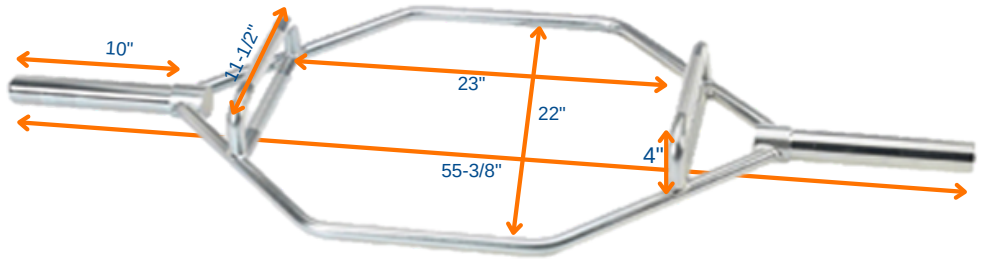

HEX/COMBO BAR

BAR-HEX/TRAP

SPECIFICATIONS

- All Silver Zinc
- Knurled Handles
- Lifetime Warranty on Manufacturing Defects & Welds
- Bar Grip Diameter: 25mm diameter
- Sleeve Diameter: 1.95"
- Weight: 44 lbs

MEGA HEX/COMBO BAR

BAR-MEGA HEX

SPECIFICATIONS

- All Silver Zinc
- Length: 65 $\frac{1}{4}$ " x Depth: 23 $\frac{3}{4}$ " D
- Bar Grip Diameter: 25mm diameter
- Sleeve Diameter: 2" Sleeve Length: 12 $\frac{3}{4}$ "
- Handle length 14" x Handle Height 5"
- Knurled Handles
- Lifetime Warranty on Manufacturing Defects & Welds
- Weight: 76 lbs