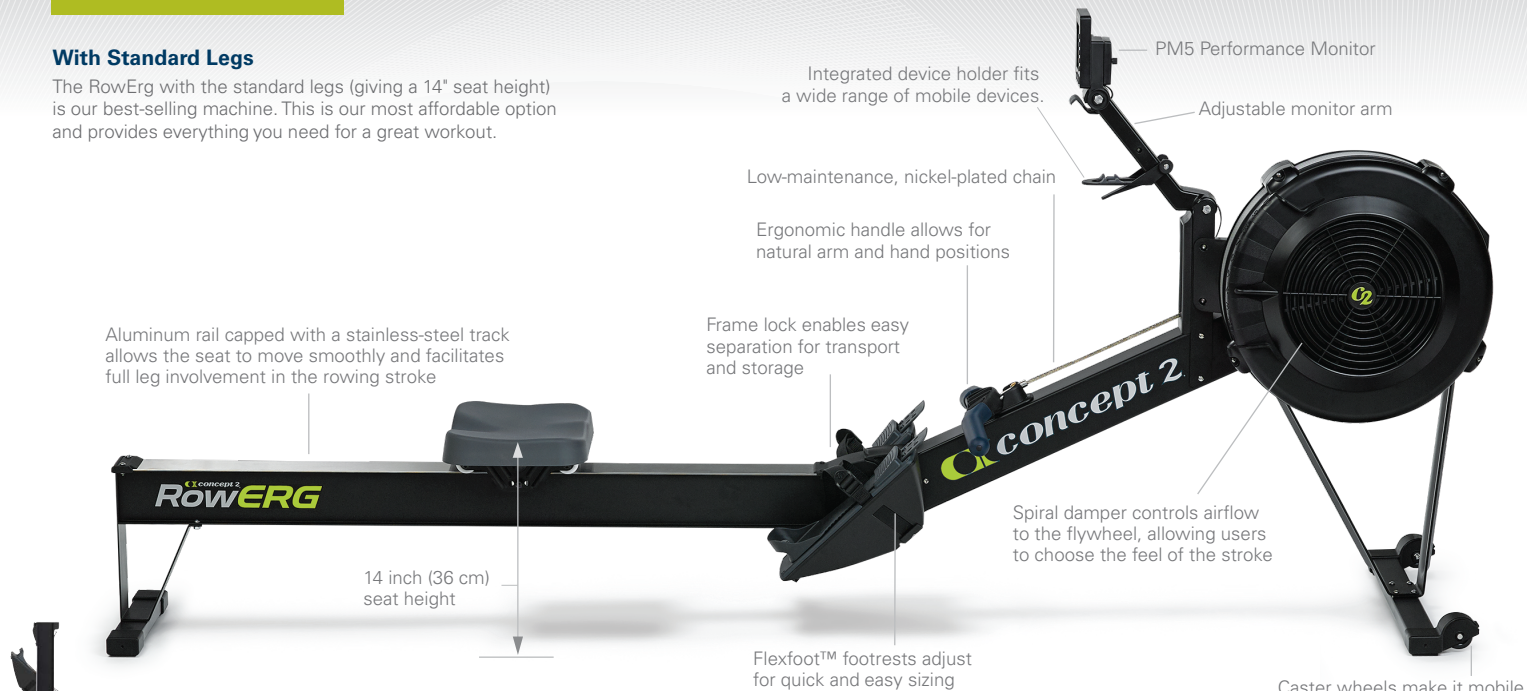

RowERG

With Standard Legs

The RowErg with the standard legs (giving a 14" seat height) is our best-selling machine. This is our most affordable option and provides everything you need for a great workout.

Separates easily into two parts for storage

Length	Width	Seat Height	Weight	Space Recommended For Use	Stored Dimensions	Weight Capacity
96 in 244 cm	24 in 61 cm	14 in 36 cm	57 lb 26 kg	9 ft x 4 ft 274 cm x 122 cm	25 in x 33 in x 54 in H 63.5 cm x 83.8 cm x 137.2 cm H	500 lb 227 kg