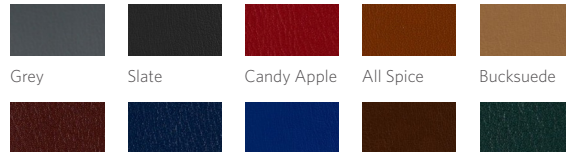

## Color Options\*

### Frame

Black Pearl    Gloss Metallic    Gloss White\*\*

\* Custom frame colors are available, subject to minimum order quantities and extended lead times.

\*\*Additional lead time applies.

### Upholstery

Black

### Additional Upholstery Options\*\*

Burgundy    Royal Blue    Blue Jay    Chocolate    Hunter Green

\* Additional upholstery options may have longer lead times. Please contact a sales representative.  
\* Colors may vary.