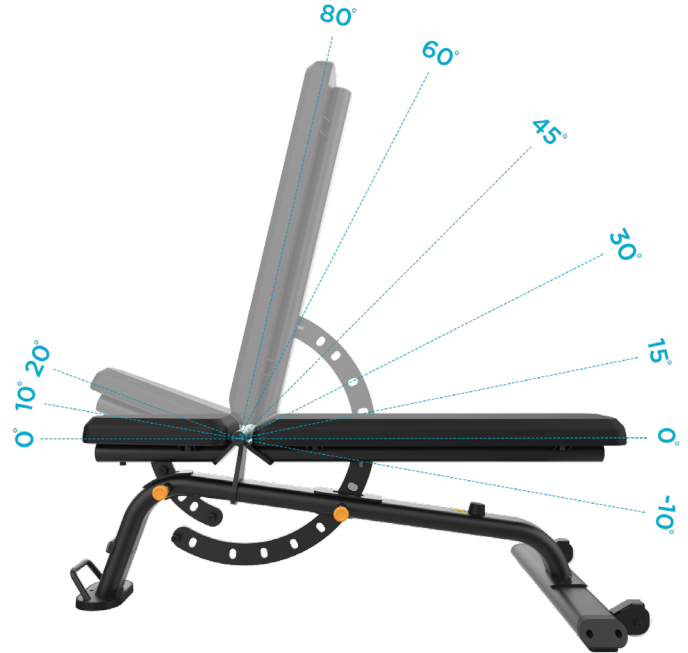

VBR6117

Vitality™ Series Benches and Racks

Flat-Incline-Decline Bench

Working the Angles

Because the back pad of the FID Bench can be adjusted across a 90 degree range between decline and incline, and the seat pad can be inclined across a 20 degree range, exercisers can be comfortably positioned for shoulder press, incline press and many other lifting activities.

Long-lasting Functionality

We put our emphasis on ensuring that the features exercisers value the most deliver long-lasting functionality. The pop-pin adjustments and pivots move easily so the FID Bench can be re-positioned repeatedly and without strain.

The Perfect Companion

The Vitality Series FID Bench is the perfect companion for weight training with Vitality Series storage solutions for dumbbells or kettlebells. In addition, the bench can be paired with the Precor FTS Glide functional training system to increase training variety.

Good Looks for Years to Come

We chose high-quality materials and implemented thoughtful design elements and careful construction to give the Vitality Benches & Racks Line a substantial yet elegant look. Our products keep their premium appearance, feel and functionality for years to come.

Same Testing and Warranty as Premium Line

The Vitality Benches & Racks Line is tested to the same standards as our premium commercial strength line and as such, it carries the same warranty.