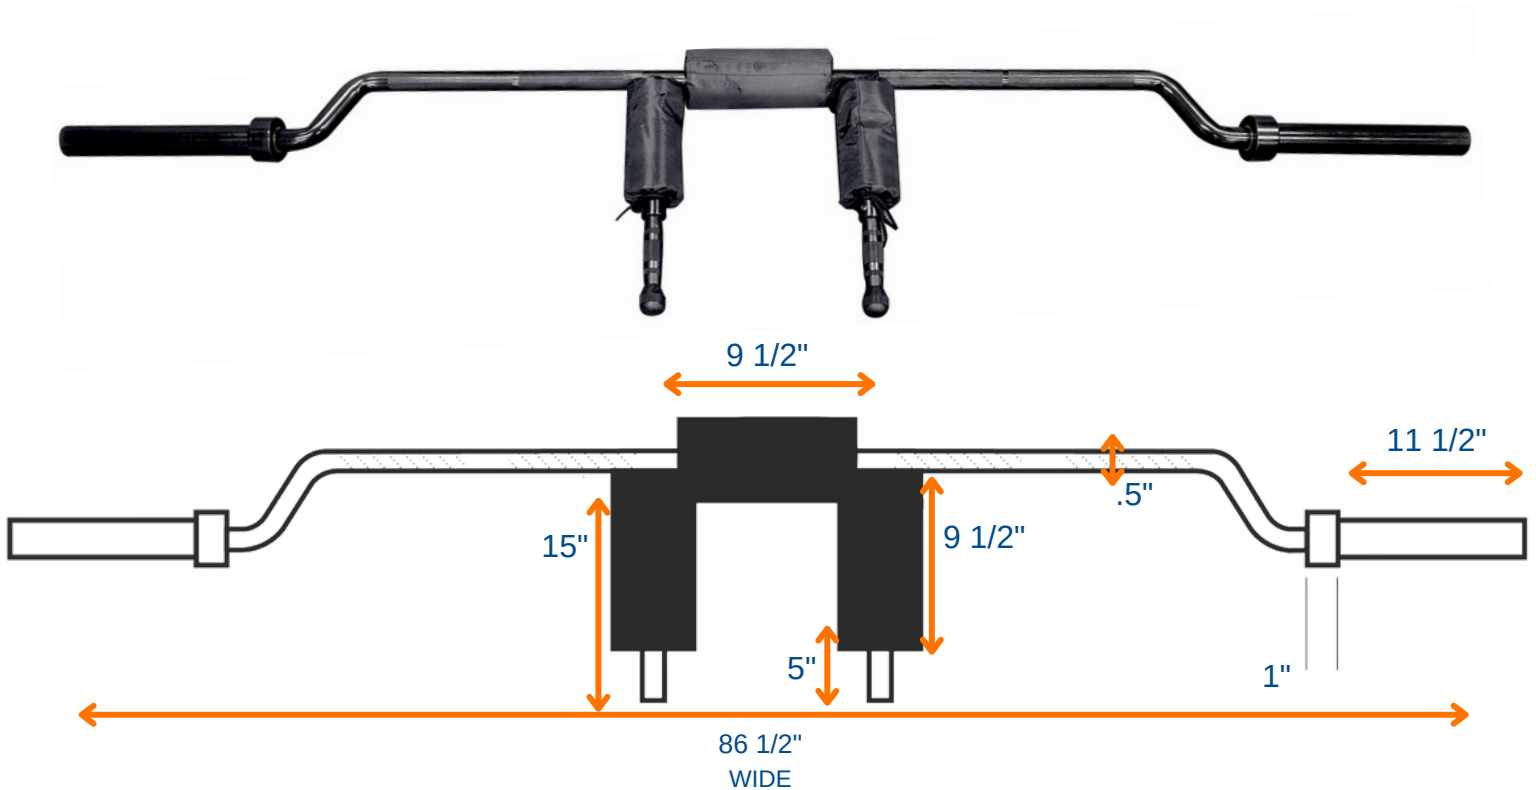

## SAFETY SQUAT BAR

## SPECIFICATIONS

- Size: 86 1/2" wide X 15" high
- Net Weight: 58 lbs
- 2" Diameter
- 1000# Test